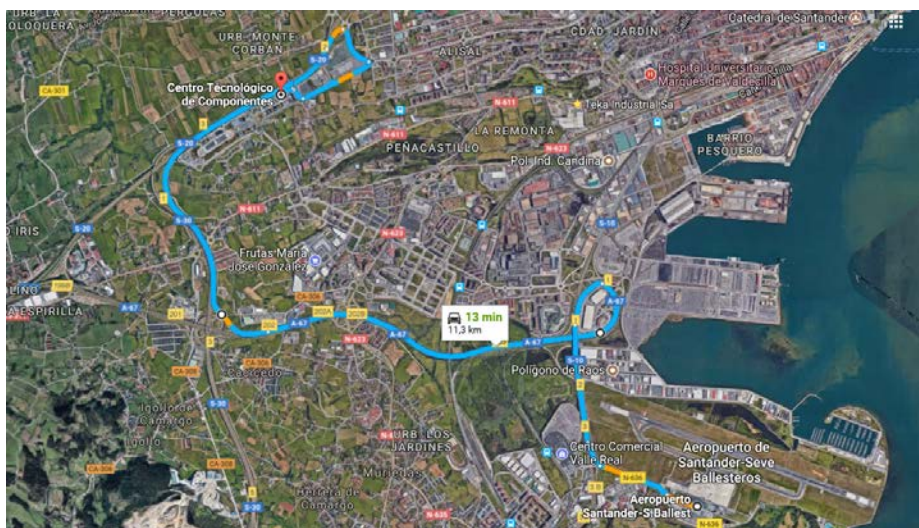

CÓMO LLEGAR / HOW TO ARRIVE

Centro Tecnológico - CTC

Centro Tecnológico – CTC
PCTCAN – Isabel Torres 1,
39011 Santander (Cantabria)
España / Spain
Tel: +34 942766976

LAT: 43.4546744,
LON: -3.8687108

CTC has its headquarters in Santander, Cantabria in Northern Spain.
Our offices are located in the PCTCAN (Cantabria's Science and Technology Park)

Arrive by car

A visitors parking its located close to CTC building.

Just ring the bell and the barrier will be opened.

From Santander's Airport (aprox. 15 min)

From Bilbao's Airport (aprox. 1h 10 min)

Recommended Hotels

The following hotels are recommended:

- City Center:
 - Hotel Bahía
 - Hotel Coliseum
 - Hotel NH
- Beach Area:
 - Hotel Chiqui
 - Hotel Santemar
 - Hotel Silken