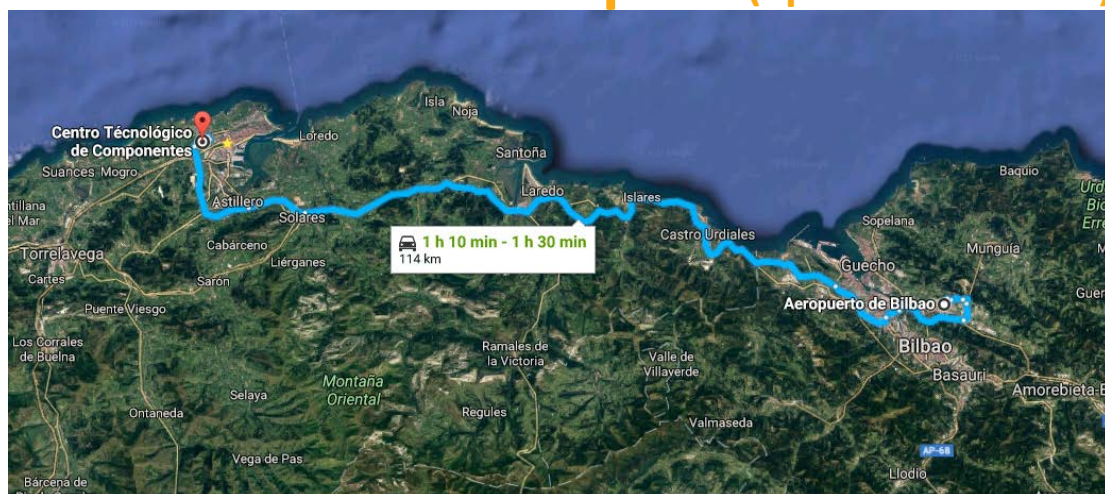

CÓMO LLEGAR / HOW TO ARRIVE

Centro Tecnológico - CTC

Centro Tecnológico – CTC
PCTCAN – Isabel Torres 1,
39011 Santander (Cantabria)
España / Spain
Tel: +34 942766976

LAT: 43.4546744,
LON: -3.8687108

CTC has its headquarters in Santander, Cantabria in Northern Spain.
Our offices are located in the PCTCAN (Cantabria's Science and Technology Park)

Arrive by car

A visitors parking its located close to CTC building.

Just ring the bell and the barrier will be opened.

From Santander's Airport (aprox. 15 min)

From Bilbao's Airport (aprox. 1h 10 min)

Recommended Hotels

The following hotels are recommended:

- City Center:
 - Hotel Bahía
 - Hotel Coliseum
 - Hotel NH
- Beach Area:
 - Hotel Chiqui
 - Hotel Santemar
 - Hotel Silken